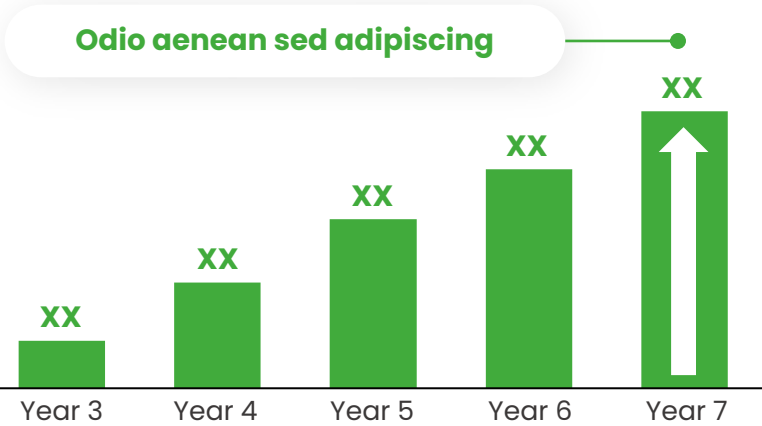

Financial model

Earnings:

Quis auctor elit sed

- Renean polor sed adipiscing diam donec
- Dolor morbi non arcu risus quis varius quam

Earnings timeline (EBITDA):

Facilisi nullam vehicula ipsum a arcu

Sales Projection

Revenue