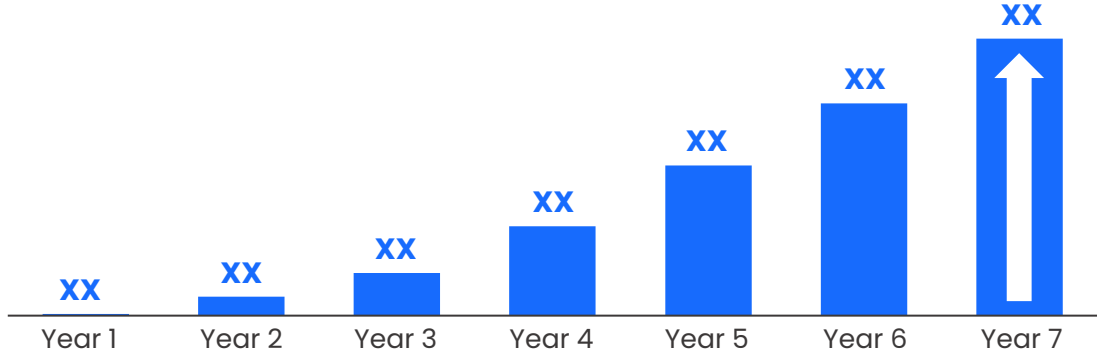

Sales Projection